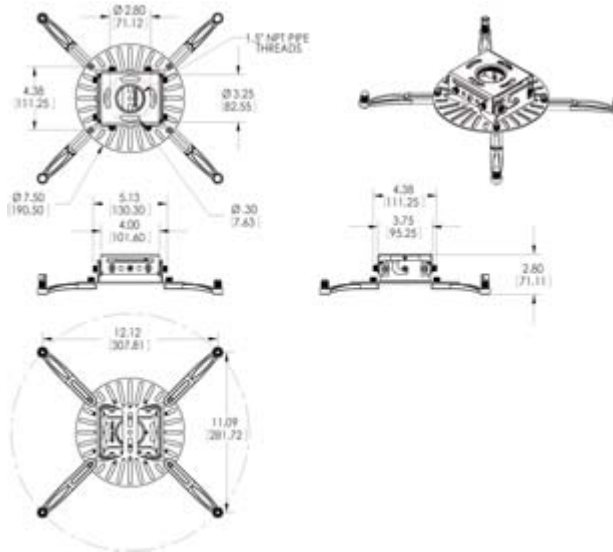

DOWNLOAD FULL SIZE CAD FILES AND DIMENSIONAL DRAWINGS AT MOUNTS.COM

ACCESSORIES FOR PDS-PLUS

GB-AVSTOR5 MSRP 899.00
Plenum Rated False Ceiling Equipment Storage with Pipe Coupler

PP-FCTA MSRP 121.00
False Ceiling Adapter

PP-FCTA-QL MSRP 137.00
False Ceiling Adapter w/ Quick-Lock Cable

PWH-10W MSRP 36.00
10 in. White Pre-Cut NPT with Cable Outlet

PWH-12B MSRP 38.00
12 in. Black Pre-Cut NPT with Cable Outlet

MORE AT MOUNTS.COM

SIMILAR PRODUCTS

PDS-PLUS MSRP 210.00
Low-Profile Mount for Projectors up to 75 lb.

PDS-PLUS-W MSRP 210.00
Low-Profile Mount for Projectors up to 75 lb.

SPI-PRO MSRP 199.00
SpiroLock™ Projector Mount with 1.5 in. NPT Coupler

FTP MSRP 252.00
Fine-Tune Projector Mount

FTPW MSRP 252.00
Fine-Tune Mount for Projectors up to 65 lb./30 kg

SPI-PROW MSRP 199.00
SpiroLock™ Projector Mount with 1.5 in. NPT Coupler

MORE AT MOUNTS.COM