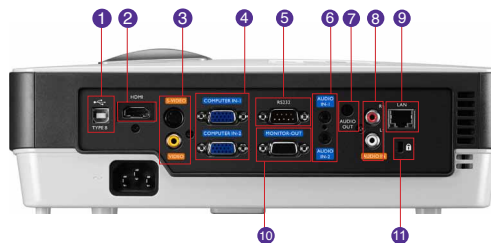

Top / Front View

Input and Output Terminals

- | | |
|-------------------------------|-----------------|
| 1 USB | 7 Audio Out |
| 2 HDMI | 8 Audio In R/L |
| 3 S-Video/Video | 9 LAN |
| 4 Computer In-1/Computer In-2 | 10 Monitor-Out |
| 5 RS232 | 11 Security Bar |
| 6 Audio In-1/Audio In-2 | |