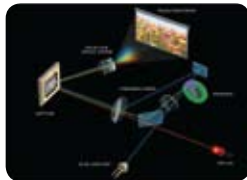

NOW WITH

- AUTOMATIC BRIGHTNESS CONTROL
- ON-SCREEN PRESENTATION TIMER
- CAPABLE OF 24/7 OPERATION

SLIM | XJ-A146

2500 LUMENS • XGA (1024 X 768) • 2X POWER ZOOM • USB • WLAN

By combining a laser, a fluorescent element and LED's Casio has created an original mercury-free hybrid light source capable of generating high brightness.

Red is emitted by a high-lumen red LED. Blue is from a Blue laser. Green is achieved by converting blue laser light using a phosphor element.

SUPERIOR COLOR

One of the benefits of the hybrid light sources is an increased color gamut – these projectors will show about 50% more of the spectrum (compared to our previous mercury lamp projectors), for more accurate renditions, subtle shadings. Images appear brighter as well.