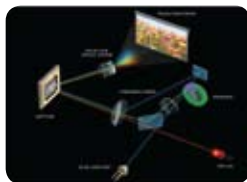

CASIO LAMP FREE PROJECTORS

- LOW TOTAL COST OF OWNERSHIP
- ECO FRIENDLY • LAMP CHANGE "DOWN TIME" ELIMINATED
- EXTENDED OPERATING LIFE

Wireless Models now offer

- Mobi-Show Compatibility
- Wireless Connection MAC Compatibility

NOW WITH

- AUTOMATIC BRIGHTNESS CONTROL
- ON-SCREEN PRESENTATION TIMER
- CAPABLE OF 24/7 OPERATION

SLIM | XJ-A246

2500 LUMENS • WXGA (1280 X 800) • 2X POWER ZOOM • USB • WLAN

By combining a laser, a fluorescent element and LED's Casio has created an original mercury-free hybrid light source capable of generating high brightness.

Red is emitted by a high-lumen red LED. Blue is from a Blue laser. Green is achieved by converting blue laser light using a phosphor element.

2X POWER ZOOM

Whether you are in a small office or a large board room the 2X power zoom lens gives you the flexibility to easily position the projector.

MOBI-SHOW® (Smartphone compatible)

Leave your laptop home and make your presentation from your mobile device. Casio Slim models will project from iPhone®, Android®, iPad®, iPod® and Microsoft Windows® Mobile, via a WiFi 802.11b/g/n connection. Software is required and included with select Casio USB models. Device application is also required and available by free download with select Casio USB models.

SUPERIOR COLOR

One of the benefits of the hybrid light sources is an increased color gamut – these projectors will show about 50% more of the spectrum (compared to our previous mercury lamp projectors), for more accurate renditions, subtle shadings. Images appear brighter as well.

QUICK STARTUP

Each projector reaches its maximum brightness in about eight seconds and requires no cooling period at shutdown.

3-YEAR WARRANTY

3 year warranty on the projector and 3 years or 6,000-hour usage on the light source.

WIDESCREEN